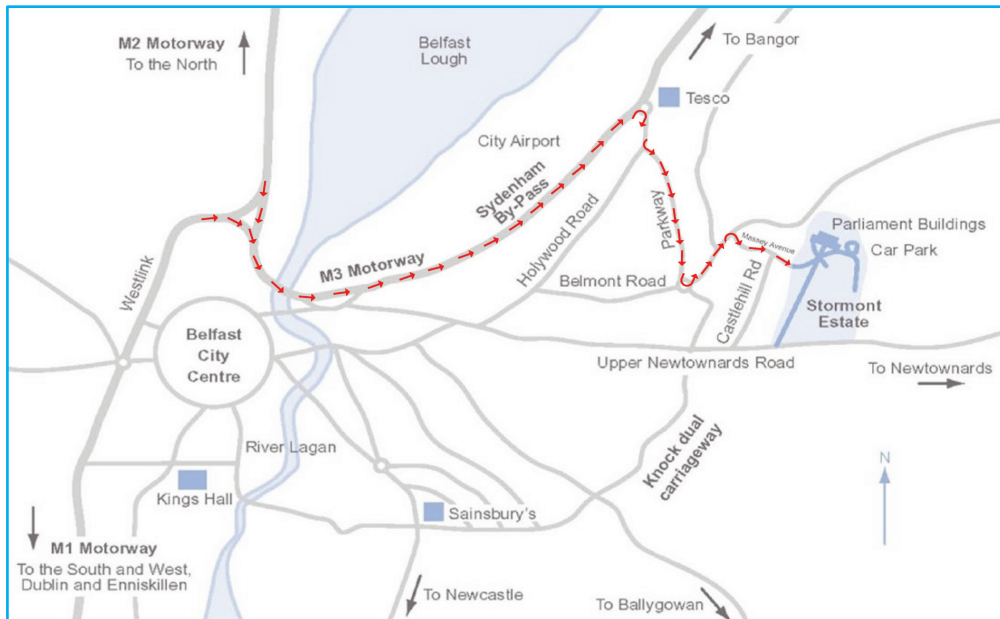

## Parliament Buildings | Stormont | Belfast

- From North or East** ➤ Follow signs to Belfast ➤ Join M2, continue towards M3 ➤ Join M3 ➤ Join A2/Sydenham Bypass ➤➤➤
- From South or West** ➤ Follow signs to Belfast ➤ Join M1, continue towards Westlink ➤ At Broadway Roundabout, take the 3rd exit onto A12/Westlink heading to M2/M3 ➤ Continue to follow A12/Westlink ➤ Slight right at York Link ➤ Take the ramp onto M3 ➤ Join A2/Sydenham Bypass ➤➤➤
- **Continue to follow A2/Sydenham Bypass for approx 2.5miles**
- Slight right at A55 (before Tesco Store) ➤ Slight left at A55/Hollywood Rd
- Slight left at A55. Continue along A55/Parkway to Belmont Road Roundabout
- At Belmont Road Roundabout, take the 1st exit onto B170/Belmont Rd
- Slight right onto Massey Avenue ➤ Continue along Massey Avenue to Gates at Stormont
- Follow directions from Rally Stewards at security barrier