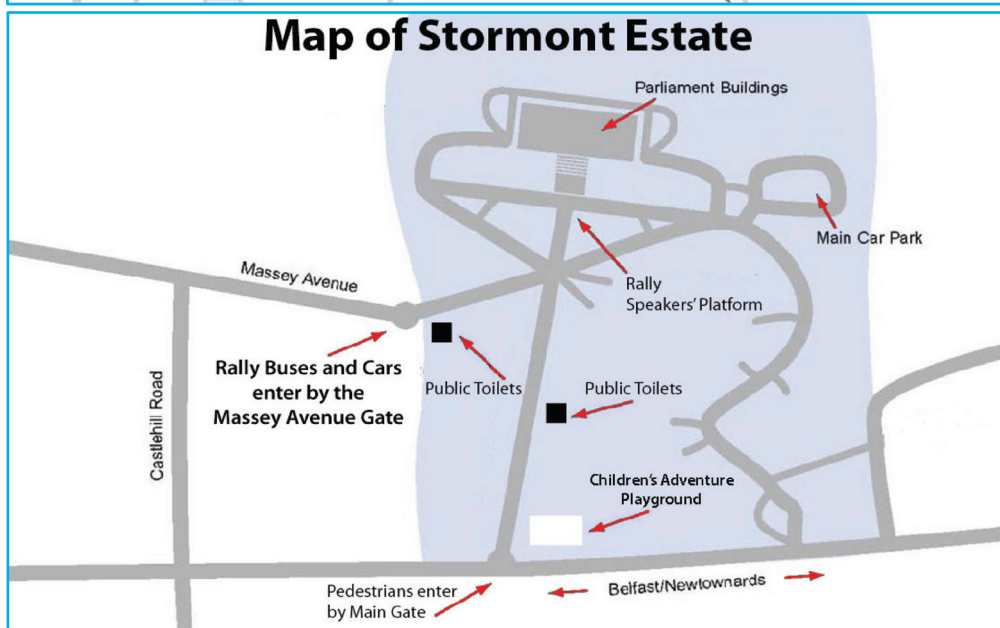

# RALLY FOR LIFE 2018

## Parliament Buildings | Stormont | Belfast

- From North or East** ➤ Follow signs to Belfast ➤ Join M2, continue towards M3 ➤ Join M3 ➤ Join A2/Sydenham Bypass ➤➤➤
- From South or West** ➤ Follow signs to Belfast ➤ Join M1, continue towards Westlink ➤ At Broadway Roundabout, take the 3rd exit onto A12/Westlink heading to M2/M3 ➤ Continue to follow A12/Westlink ➤ Slight right at York Link ➤ Take the ramp onto M3 ➤ Join A2/Sydenham Bypass ➤➤➤
- **Continue to follow A2/Sydenham Bypass for approx 2.5miles**
- Slight right at A55 (before Tesco Store) ➤ Slight left at A55/Hollywood Rd
- Slight left at A55. Continue along A55/Parkway to Belmont Road Roundabout
- At Belmont Road Roundabout, take the 1st exit onto B170/Belmont Rd
- Slight right onto Massey Avenue ➤ Continue along Massey Avenue to Gates at Stormont
- Follow directions from Rally Stewards at security barrier